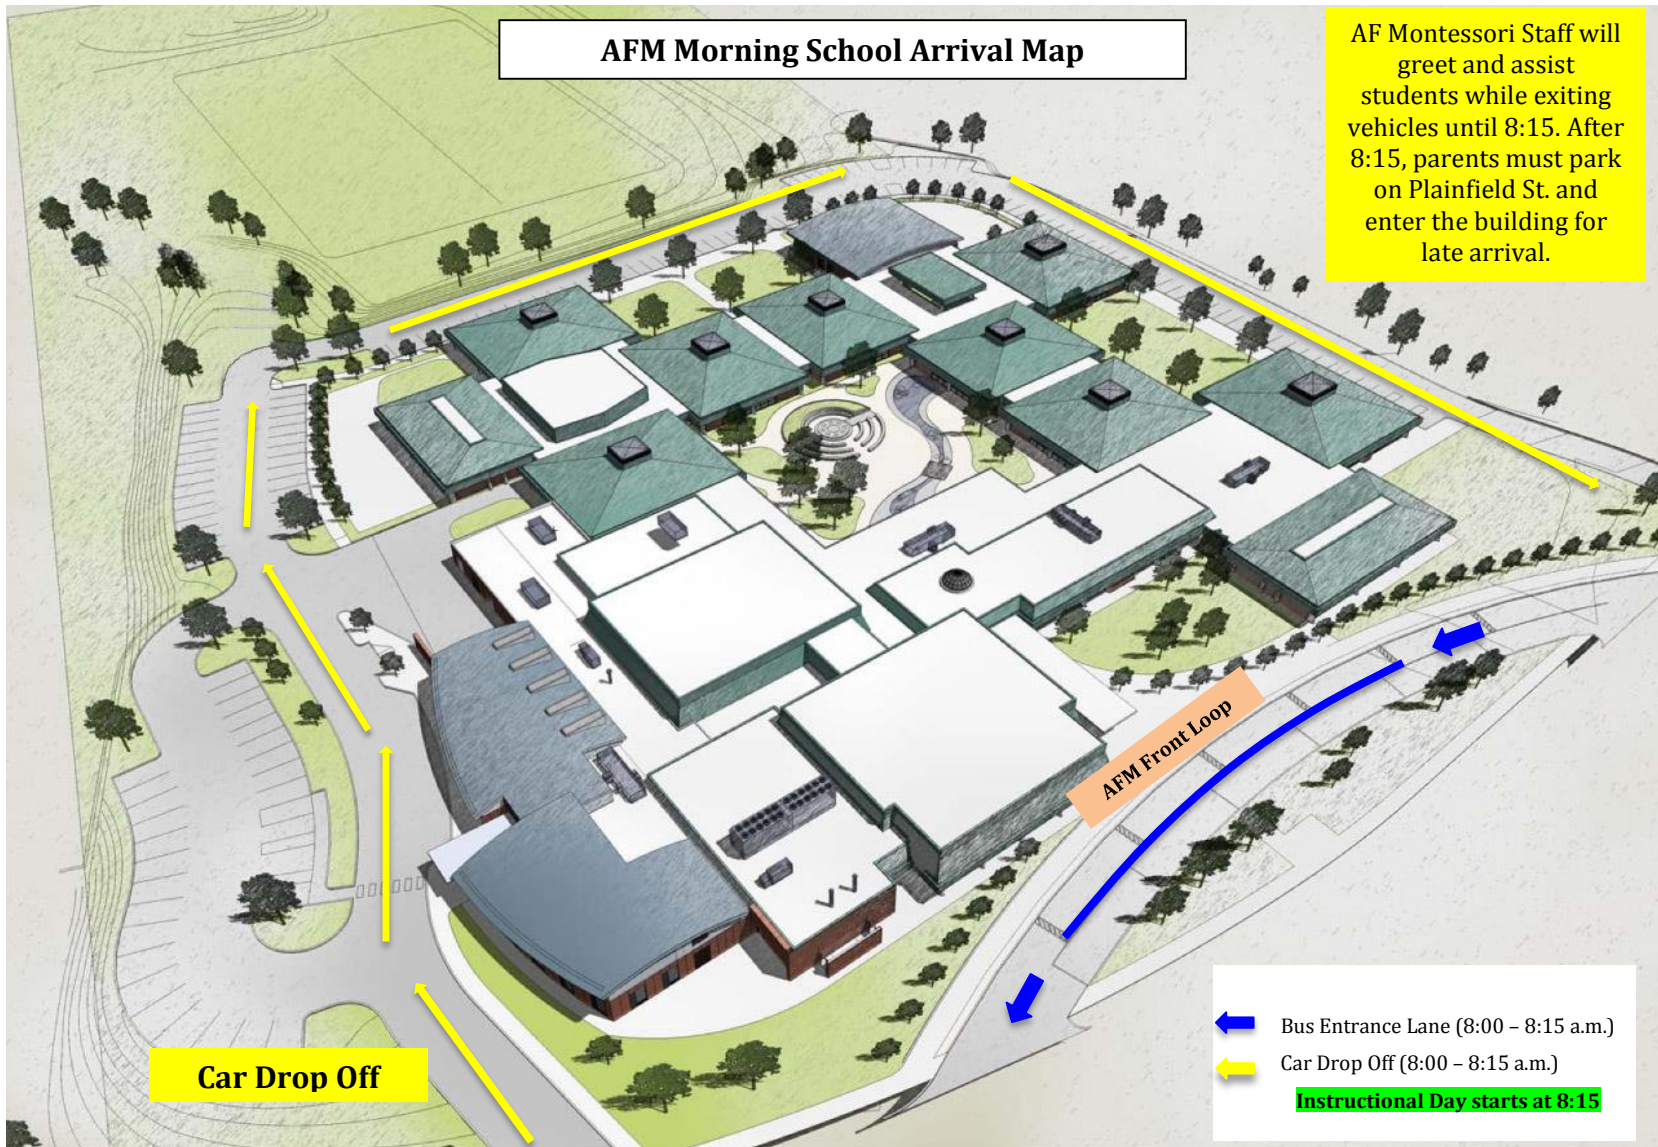

AFM Morning School Arrival Map

AF Montessori Staff will greet and assist students while exiting vehicles until 8:15. After 8:15, parents must park on Plainfield St. and enter the building for late arrival.

Annie Fisher Campus Dismissal Plan 2016-2017