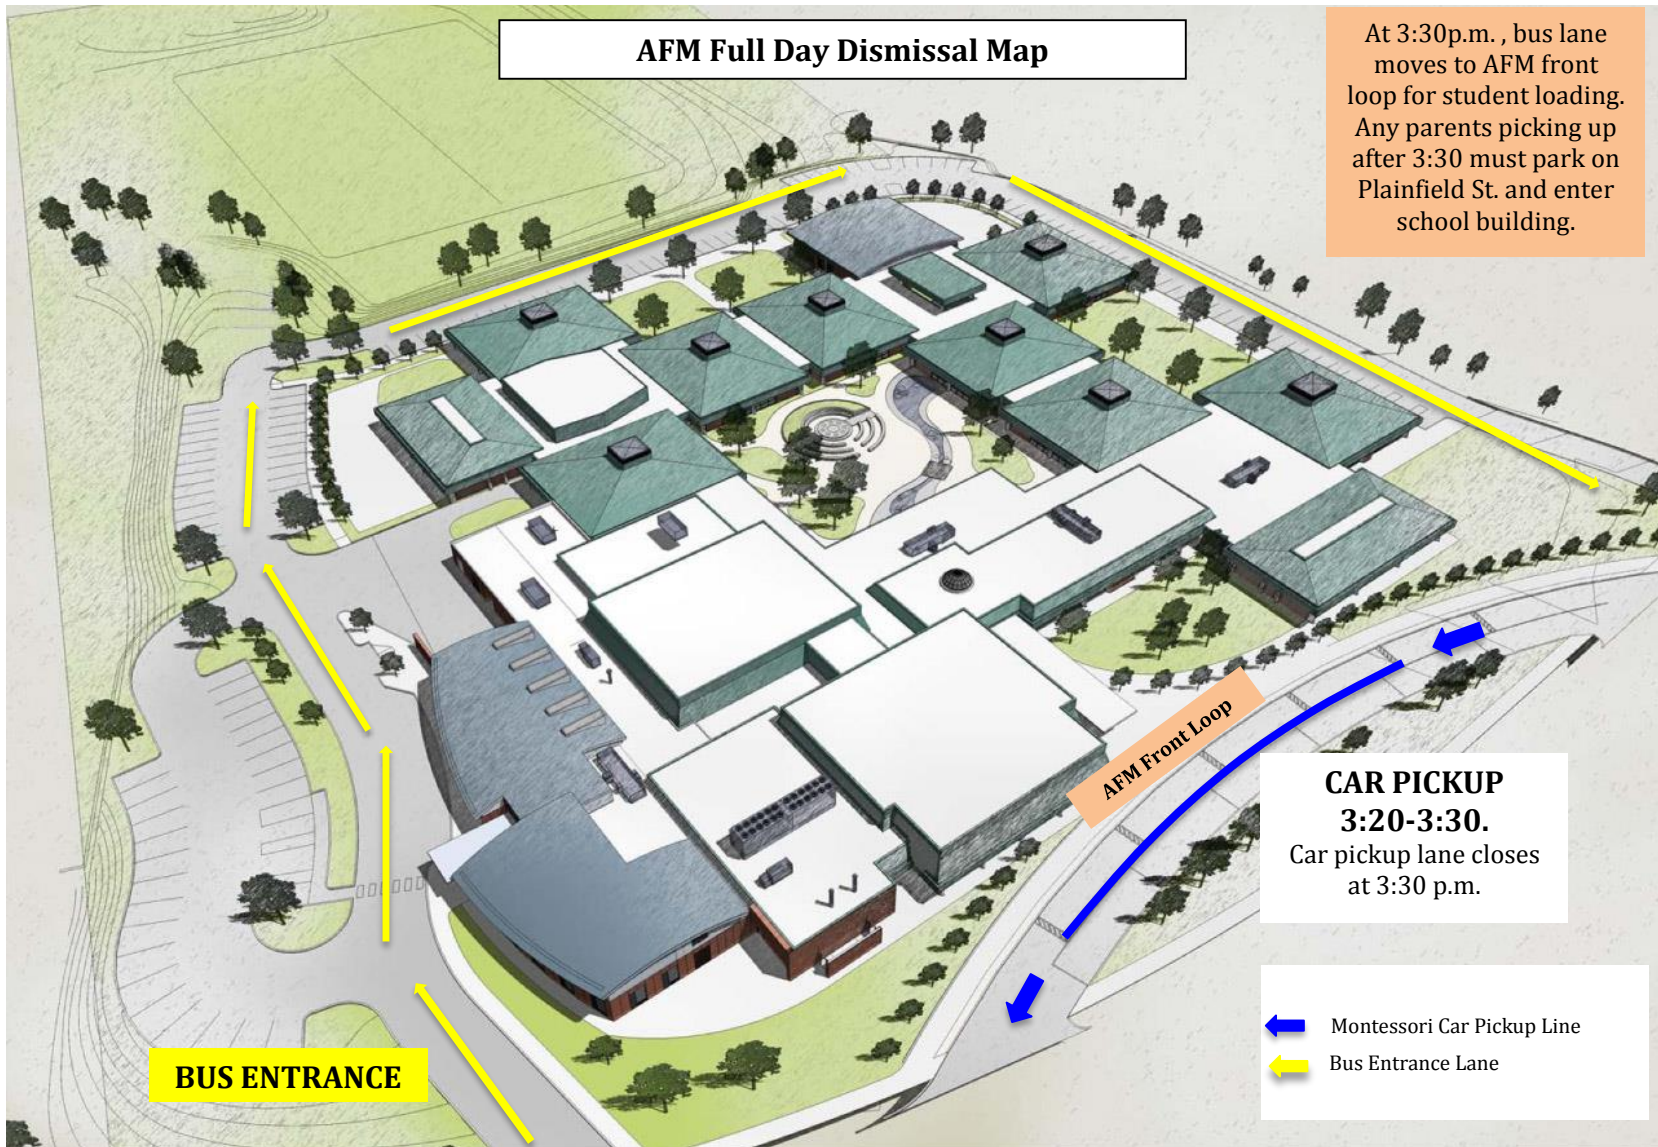

### AFM Full Day Dismissal Map

At 3:30p.m. , bus lane moves to AFM front loop for student loading. Any parents picking up after 3:30 must park on Plainfield St. and enter school building.

**CAR PICKUP**  
**3:20-3:30.**  
Car pickup lane closes at 3:30 p.m.

- ← Montessori Car Pickup Line
- ← Bus Entrance Lane

## Annie Fisher Campus Dismissal Plan 2016-2017